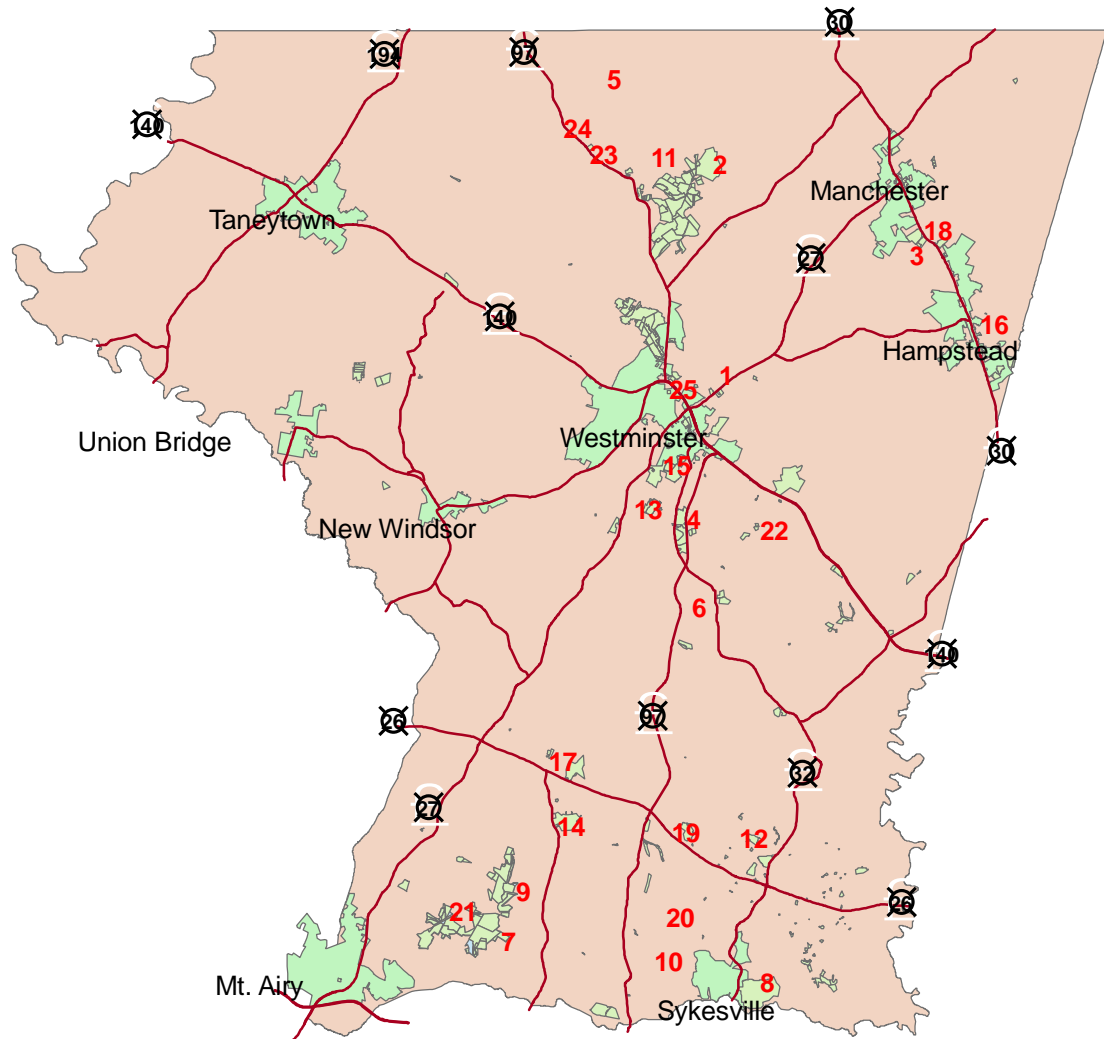

Carroll County Parks

- 1 - Bennett Cerf Park
- 2 - Bear Branch Nature Center
- 3 - Cape Horn Park
- 4 - Carroll Community College
- 5 - Cherrytown Road Ballfield
- 6 - Deer Park
- 7- Equestrian Center
- 8 - Freedom Park
- 9 - Gillis Falls Park
- 10- Hall Property (Obrecht Road Ballfield)
- 11- Hashawha
- 12- Hodges Park
- 13- Kate Wagner Park
- 14- Krimgold Park
- 15- Landon C. Burns Park
- 16- Leister Park
- 17- Mayeski Park
- 18- North Carroll Community Pond
- 19- Old Liberty Road Ballfields
- 20- Piney Run Park
- 21- Salt Box Park
- 22- Sandymount Park
- 23- Carroll County Sports Complex
- 24- Union Mills Homestead/Park
- 25- Westminster Community Pond

Source: Carroll County Dept. of Recreation and Parks 2005